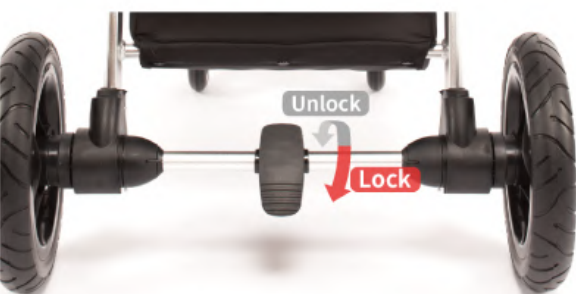

Knight Stroller

Specifications

Weight: 12kg (26.4lbs)
Dimensions: 100*63.5*95cm
(39.3*25*37.4in)

Compatibility

Fits children 0 to 25kg (0 to 55lbs)
Fits newborns to 4 years

- Adjustable seat reclines flat to 178 degrees for newborns
- Easy transformation between rear and forward facing positions
- Removable and washable cover
- High base design
- Compatible with: Maxicosi, Cybex, Kiddy, Joie, Nuna, Pero car seat

✓ **Adjustable pushbar height**

Adaptable to the height of every parent!
(100-107cm/39.4-42.1in)

✓ **Click and Switch**

Easy transformation between rear and forward facing positions with one quick finger motion.

✓ **Turn knob to switch suspension**

Turn knob to the left for soft terrain such as grass, cobblestone, sand, and uneven ground.

✓ **Kick lock**

Lock and release brakes with one foot.

✓ **Removable wheels**

One click removes wheels for storage.

✓ **Extra safety leash** ①

Bumper bar ②

Pushbar ③

Belt made with hand-sewn leather

✓ **Footrest with 4 adjustable positions** ④

✓ **Easy to fold**

Fold the stroller in a simple way.