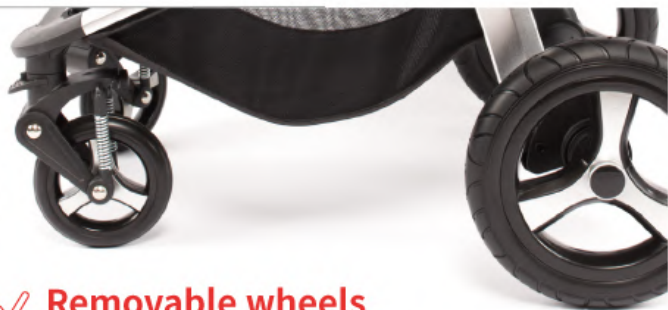

Knight Stroller

Specifications

Weight: 12kg (26.4lbs)
Dimensions: 100*63.5*95cm
(39.3*25*37.4in)

Compatibility

Fits children 0 to 25kg (0 to 55lbs)
Fits newborns to 4 years

- Adjustable seat reclines flat to 178 degrees for newborns
- Easy transformation between rear and forward facing positions
- Removable and washable cover
- High base design
- Compatible with: Maxicosi, Cybex, Kiddy, Joie, Nuna, Pero car seat

✓ **Adjustable pushbar height**

Adaptable to the height of every parent!
(100-107cm/39.4-42.1in)

✓ **Click and Switch**

Easy transformation between rear and forward facing positions with one quick finger motion.

✓ **Turn knob to switch suspension**

Turn knob to the left for soft terrain such as grass, cobblestone, sand, and uneven ground.

✓ **Kick lock**

Lock and release brakes with one foot.

✓ **Removable wheels**

One click removes wheels for storage.

✓ **Extra safety leash** ①

Bumper bar ②

Pushbar ③

Belt made with hand-sewn leather

✓ **Footrest with 4 adjustable positions** ④

✓ **Easy to fold**

Fold the stroller in a simple way.